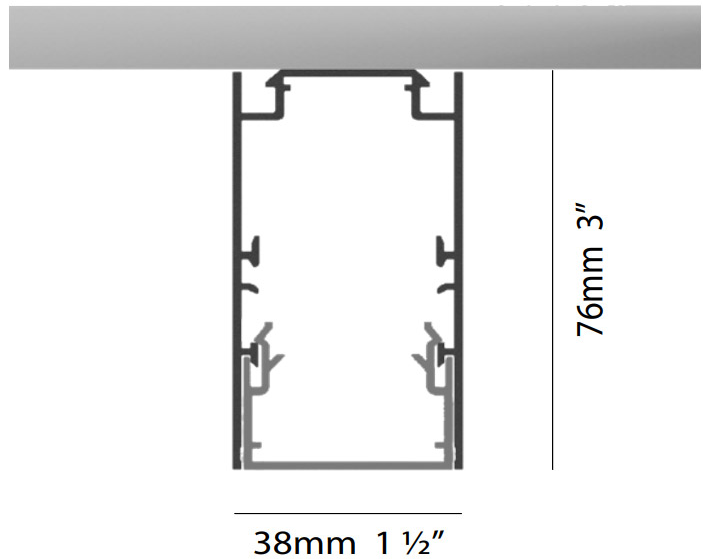

Certified By: Certified for North American Standards
IP rating: IP20

| |
|-----------|
| PROJECT |
| TYPE |
| SPECIFIER |
| QUANTITY |
| DATE |

HYPRO 40 SUSPENSION

A3HY40-SUS-SYS

base number

- To build a product code in our configurator select the specify button on the base model # product page
- To build a manual product code on this datasheet choose from the options listed below in blue font and add the suffix to the base model #