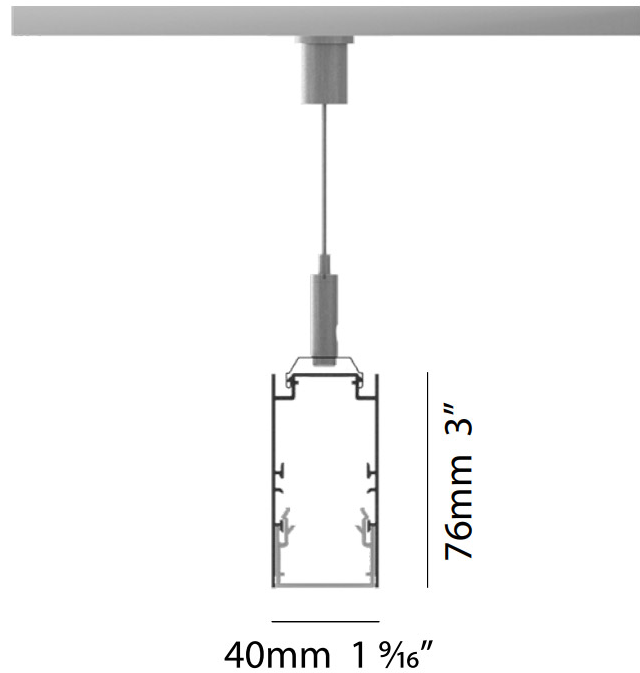

Certified By: Certified for North American Standards
 IP rating: IP20

| | |
|-----------|-------|
| PROJECT | _____ |
| TYPE | _____ |
| SPECIFIER | _____ |
| QUANTITY | _____ |
| DATE | _____ |

HYPRO 40-X SUSPENSION